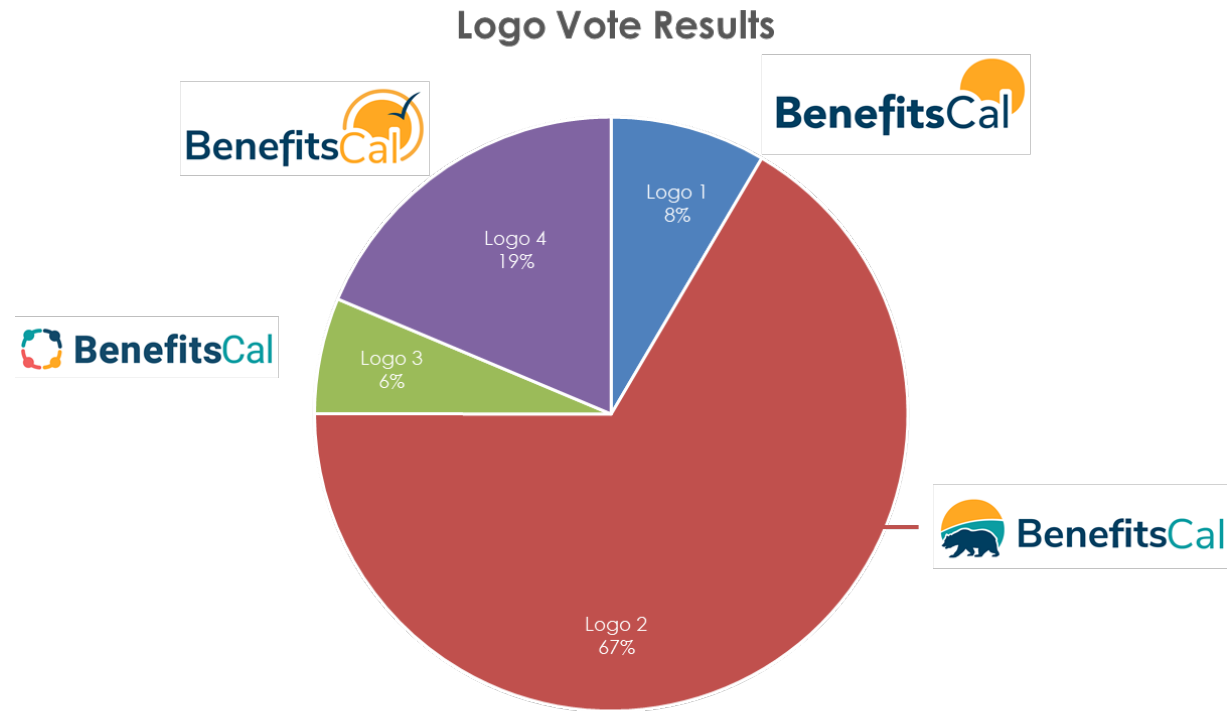

Customer & Assister Logo Survey Results

External Folks also resoundingly selected Logo #2

RESULTS

Logo 1 	1,839
Logo 2 	13,841
Logo 3 	1,387
Logo 4 	3,866

Data collected 11/18/2020