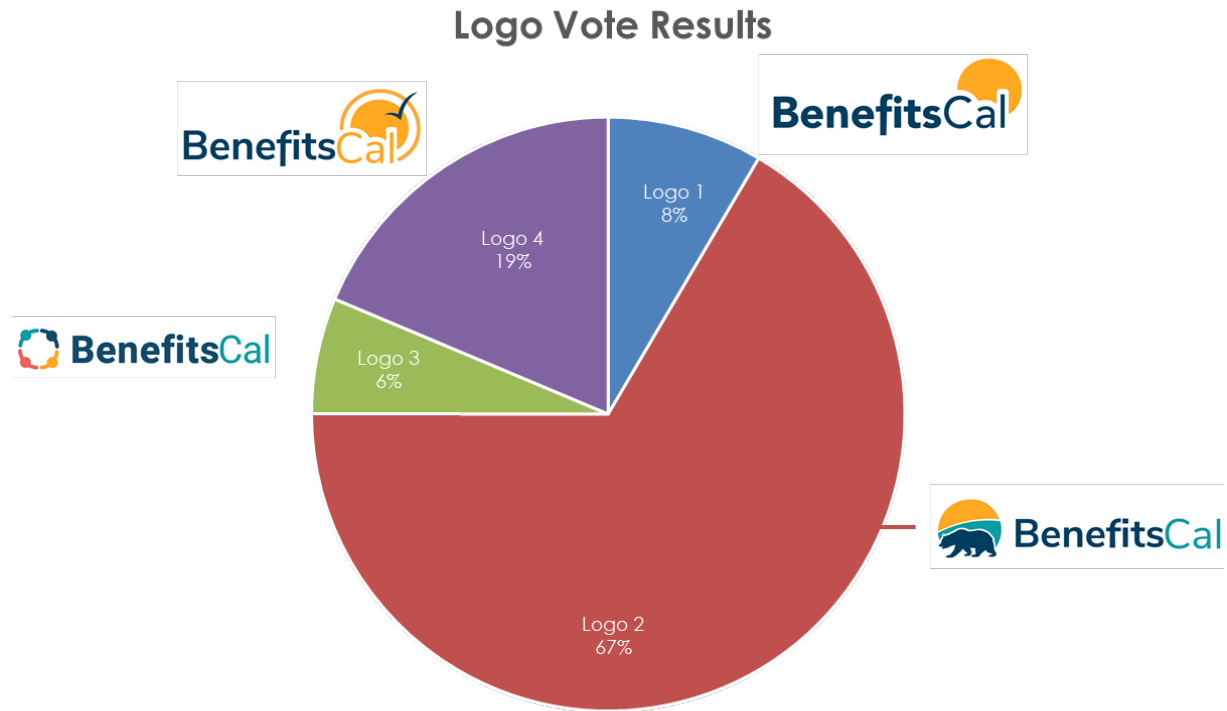

57

Counties

1

Clear Winner

Total Logo Survey Results

Folks resoundingly selected Logo #2, the bear.

RESULTS

Logo 1 	2,188
Logo 2 	17,178
Logo 3 	1,629
Logo 4 	4,819

Data collected 11/18/2020

Internal Logo Survey Results

Internal Folks also resoundingly selected Logo #2

RESULTS

Logo 1 	349
Logo 2 	3,337
Logo 3 	242
Logo 4 	953

Data collected 11/18/2020

Internal Logo Survey Results