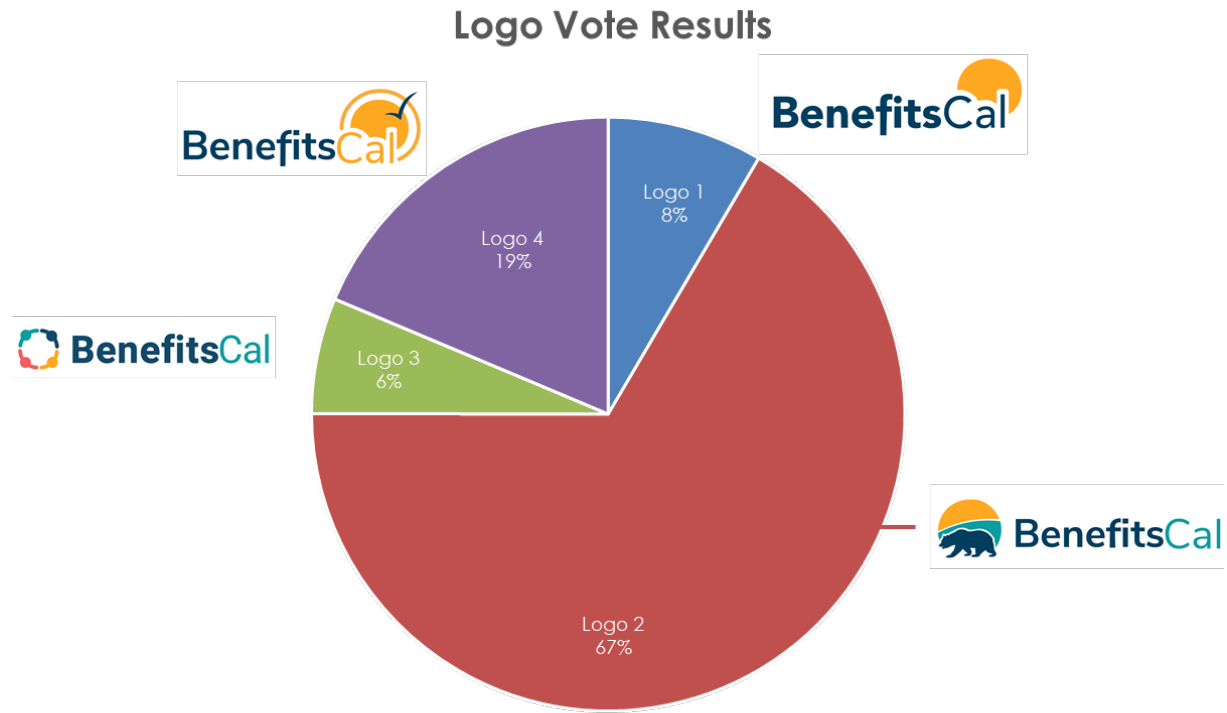

57

Counties

1

Clear Winner

Total Logo Survey Results

Folks resoundingly selected Logo #2, the bear.

RESULTS

Logo 1 	2,188
Logo 2 	17,178
Logo 3 	1,629
Logo 4 	4,819

Data collected 11/18/2020

Internal Logo Survey Results

Internal Folks also resoundingly selected Logo #2

RESULTS

Logo 1 	349
Logo 2 	3,337
Logo 3 	242
Logo 4 	953

Data collected 11/18/2020

Internal Logo Survey Results