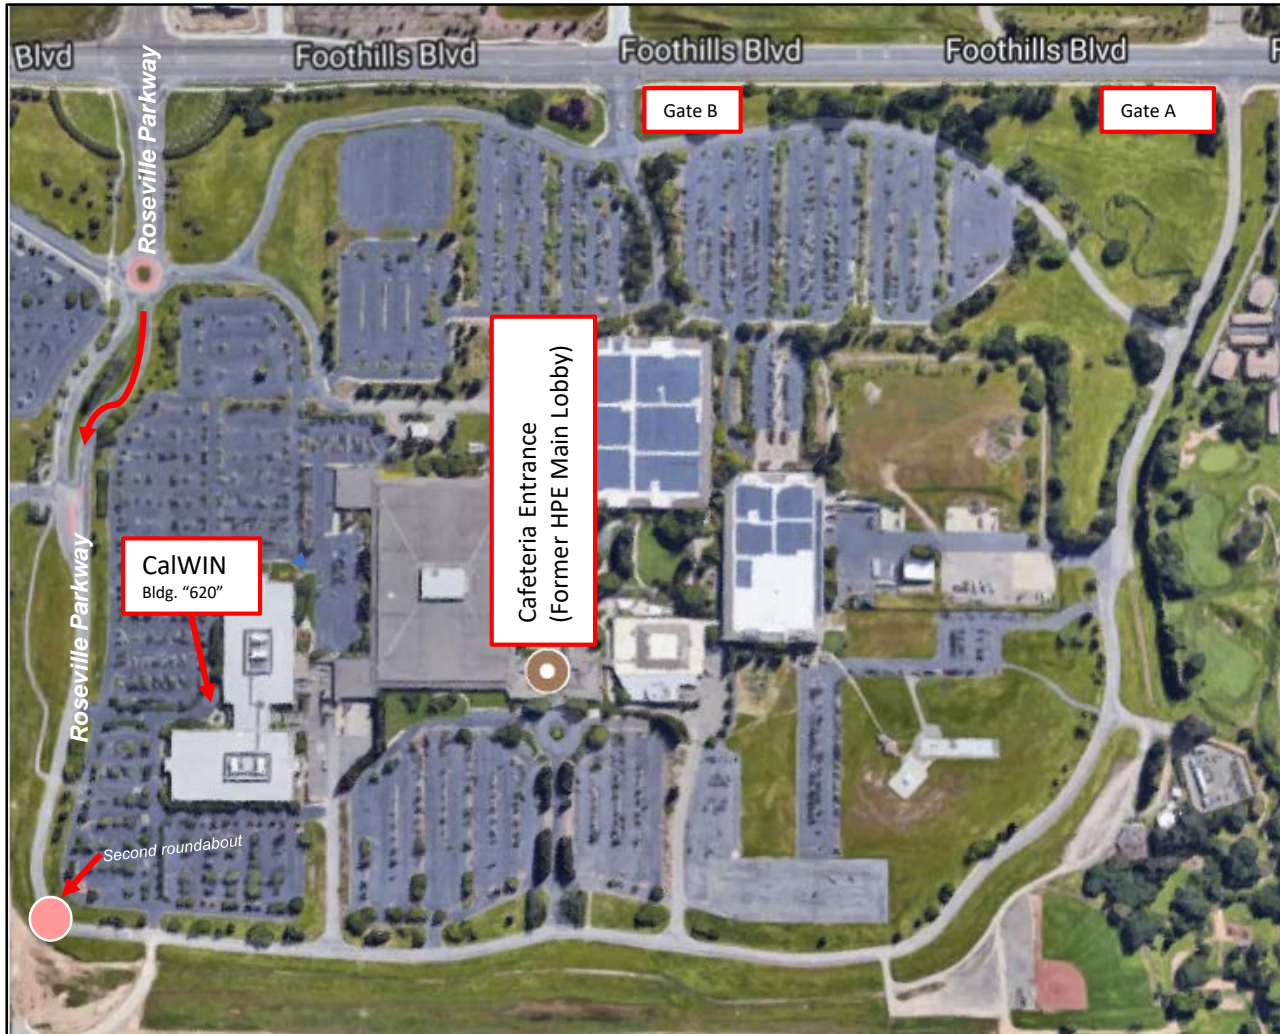

## Directions to CalWIN Building

### Campus Address for GPS Directions:

8000 Foothills Blvd., Roseville, CA 95747

### Directions to CalWIN building, once arrived onto Foothills Boulevard:

- Enter the HPE Campus via Roseville Parkway
- Continue straight on Roseville Parkway, pass the first roundabout, and follow the winding parkway
- *Completely* round the second roundabout, staying on Roseville Parkway
- Turn right into the first driveway
- The CalWIN building is straight ahead with address “620” above the entrance door
- There is ample free parking