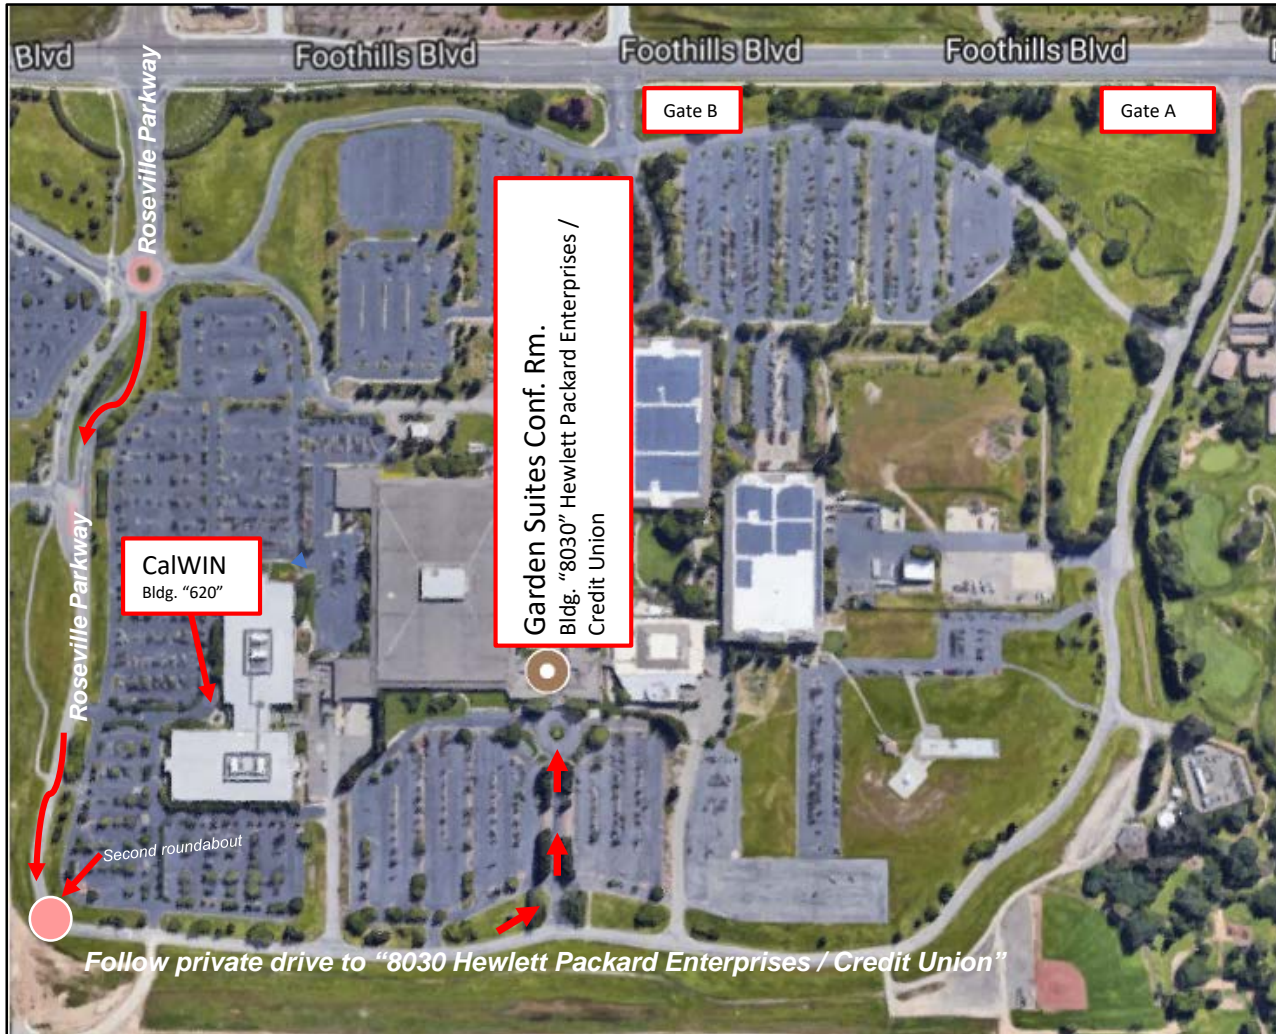

## Directions to Garden Suites

Innovation Park – HPE / DXC Technology  
Conference Room Garden Suites  
8030 Foothills Boulevard  
Roseville, CA 95747  
(916) 846-7550 CalWIN Main

Directions to Garden Suites, once arrived onto Foothills Boulevard:

- Enter the Campus via Roseville Parkway – See “Innovation Park” signage adjacent to “Cokeva”
- Continue straight on Roseville Parkway, pass the first roundabout, and follow the winding parkway
- Half-round the second roundabout and veer right (do not completely round the roundabout nor enter towards the new housing development)
- Turn left at sign marked “8000, Visitors, Credit Union” into driveway lined with Redwood trees
- The building entrance is straight ahead
- There is ample free parking